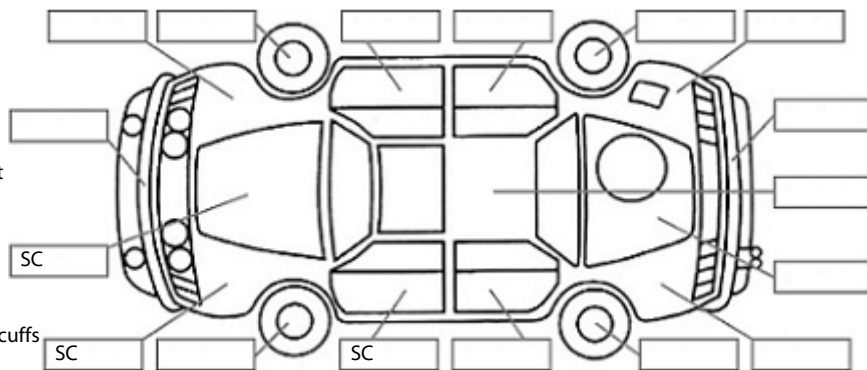

Make: Great Wall	Model: V-Series	Body Style: Utility
Year: 2011	Registration: FTS72	Reg Expiry: 18 Dec 2019
WoF Expiry: 12 Jul 2020	Odometer: 85,752 Kms	Good No: 19625235
VIN: LGWDB337XAB65036	Next Service: 95000	Service History: No

Key:

- S = scratch
- D = dent
- R = rust
- PT = paint defect
- C = crack
- P = pin dent
- * = decals
- SC = stone chips
- W = significant scuffs

Body Inspection Comments

Note: some defects & blemishes may not be displayed in the diagram