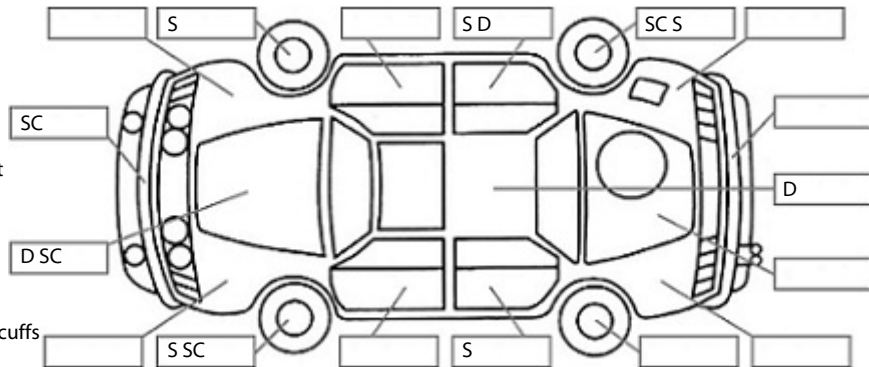

<b>Make:</b> Toyota	<b>Model:</b> Regius	<b>Body Style:</b> People Mover
<b>Year:</b> 2013	<b>Registration:</b> LYN23	<b>Reg Expiry:</b> 11 Jul 2020
<b>WoF Expiry:</b> 21 Aug 2020	<b>Odometer:</b> 98,500 Kms	<b>Good No:</b> 19624667
<b>VIN:</b> 7AT0H63TX18189246	<b>Next Service:</b> 108,928	<b>Service History:</b>

**Key:**

- S = scratch
- D = dent
- R = rust
- PT = paint defect
- C = crack
- P = pin dent
- \* = decals
- SC = stone chips
- W = significant scuffs

Body Inspection Comments

Note: some defects & blemishes may not be displayed in the diagram