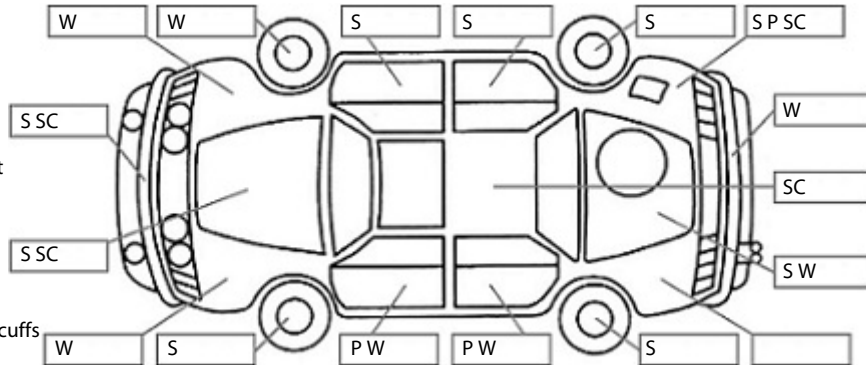

**Key:**

- S = scratch
- D = dent
- R = rust
- PT = paint defect
- C = crack
- P = pin dent
- \* = decals
- SC = stone chips
- W = significant scuffs

Body Inspection Comments

Note: some defects & blemishes may not be displayed in the diagram