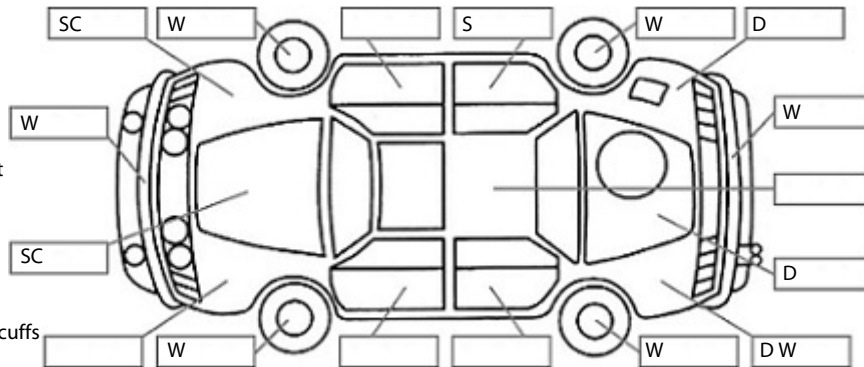

Key:

- S = scratch
- D = dent
- R = rust
- PT = paint defect
- C = crack
- P = pin dent
- * = decals
- SC = stone chips
- W = significant scuffs

Body Inspection Comments

Note: some defects & blemishes may not be displayed in the diagram