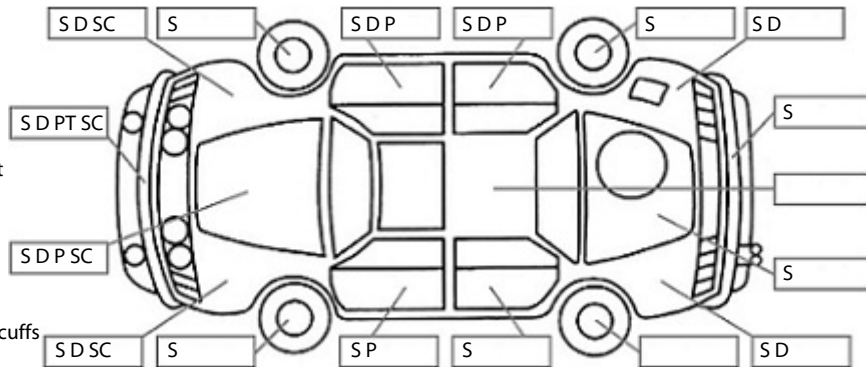

Key:

- S = scratch
- D = dent
- R = rust
- PT = paint defect
- C = crack
- P = pin dent
- * = decals
- SC = stone chips
- W = significant scuffs

Body Inspection Comments

Stone chips in windscreen.

Note: some defects & blemishes may not be displayed in the diagram

Conditions During Body Inspection: Wet

Under Carriage & Under Bonnet Inspection Comments

Minor oil leak from right side of engine & between engine/gearbox.

Interior Comments

Seats	Good
Carpets	Good
Panels	Good
Dashboard	Good

General Comments

A/C not getting very cold, needs attention. (VECHILE LOCATED IN DUNEDIN)

Road Conditions During Test Drive: Wet

Engine Timing Mechanism: Timing Chain
 Evidence of Cam Belt Replacement: Not Applicable Kms: