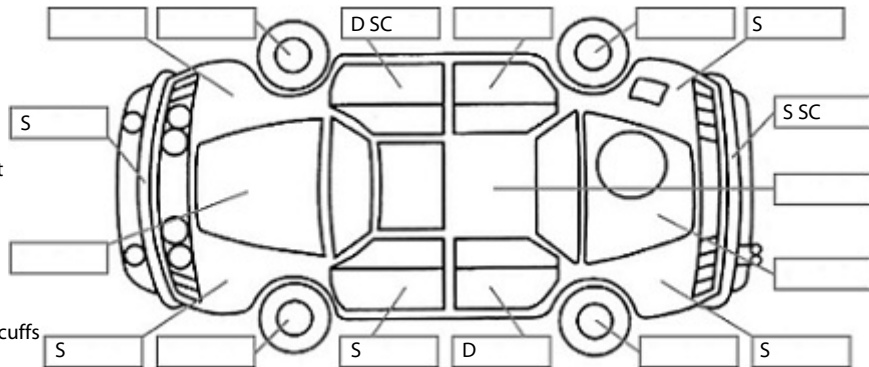

Key:

- S = scratch
- D = dent
- R = rust
- PT = paint defect
- C = crack
- P = pin dent
- * = decals
- SC = stone chips
- W = significant scuffs

Body Inspection Comments

Note: some defects & blemishes may not be displayed in the diagram

Engine Timing Mechanism: Timing Chain
 Evidence of Cam Belt Replacement: Not Applicable Kms:

	Pass	Fail	N/A
Engine			
Oil level	✓		
Smoke & fumes	✓		
Performance	✓		
Noise	✓		
Cooling System			
Coolant condition	✓		
Performance	✓		
Radiator / Hoses (visual)	✓		
Transmission			
Operation	✓		
Noise	✓		
Clutch			✓
CV joints	✓		
Wheel bearings	✓		
Brakes			
Performance	✓		
Hand Brake	✓		
Tyres (lowest observed tread depth of tyres)			
Left front	3.0	mm	
Right front	3.0	mm	
Left rear	3.0	mm	
Right rear	3.0	mm	
Spare	Yes		
Suspension			
Suspension performance	✓		
Steering performance	✓		
Shock absorbers	✓		
Air Conditioning / Heater			
Operation	✓		
Electrical / Accessories			
Head lights	✓		
Tail lights	✓		
Indicators	✓		
Dashboard warning lights	✓		
Wipers (front & rear)	✓		
Window winder FL	✓		
Window winder FR	✓		
Window winder RL	✓		
Window winder RR	✓		
Rear view mirrors	✓		
Radio (basic test only)	✓		
CD (basic test only)	✓		
Number of keys	2		
Central locking	✓		
Remote locking		✓	
Sat. Nav. (basic test only)			✓
Reversing camera			✓