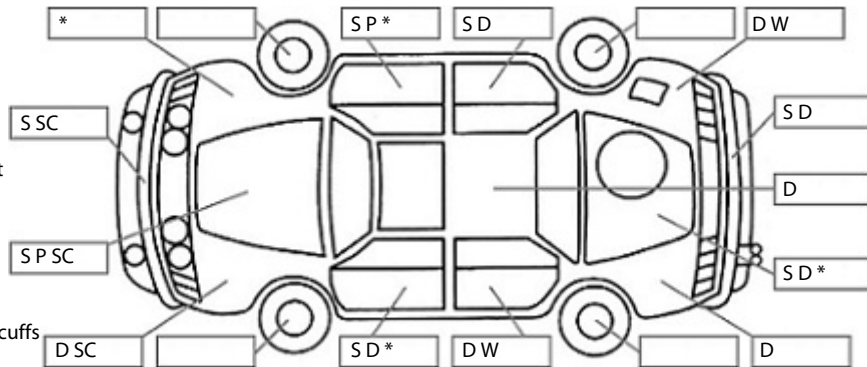

Key:

- S = scratch
- D = dent
- R = rust
- PT = paint defect
- C = crack
- P = pin dent
- * = decals
- SC = stone chips
- W = significant scuffs

Body Inspection Comments

Note: some defects & blemishes may not be displayed in the diagram

Tailgate key hole misaligned - /Aftermarket parts fitted - roof/Windscreen stone chips/1 remote key fail

Conditions During Body Inspection: Dry

Under Carriage & Under Bonnet Inspection Comments

Rear wheel drive