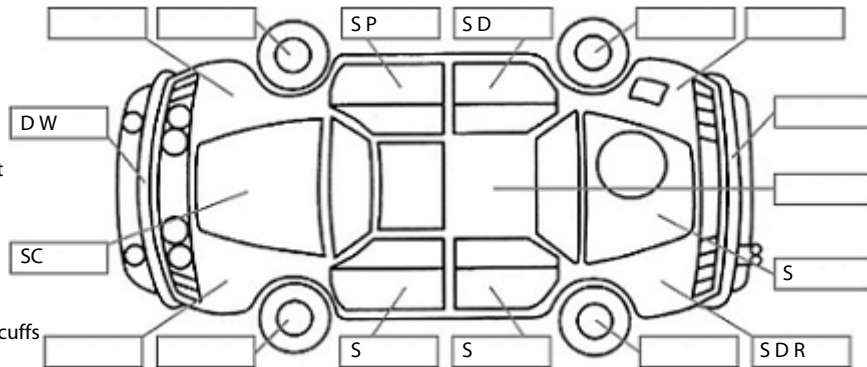

Key:

- S = scratch
- D = dent
- R = rust
- PT = paint defect
- C = crack
- P = pin dent
- * = decals
- SC = stone chips
- W = significant scuffs

Body Inspection Comments

Note: some defects & blemishes may not be displayed in the diagram