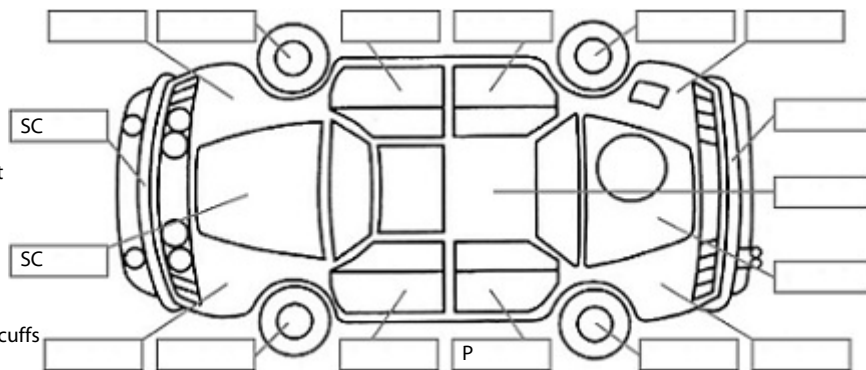

Key:

- S = scratch
- D = dent
- R = rust
- PT = paint defect
- C = crack
- P = pin dent
- * = decals
- SC = stone chips
- W = significant scuffs

Body Inspection Comments

Stone chips on windscreen

Note: some defects & blemishes may not be displayed in the diagram