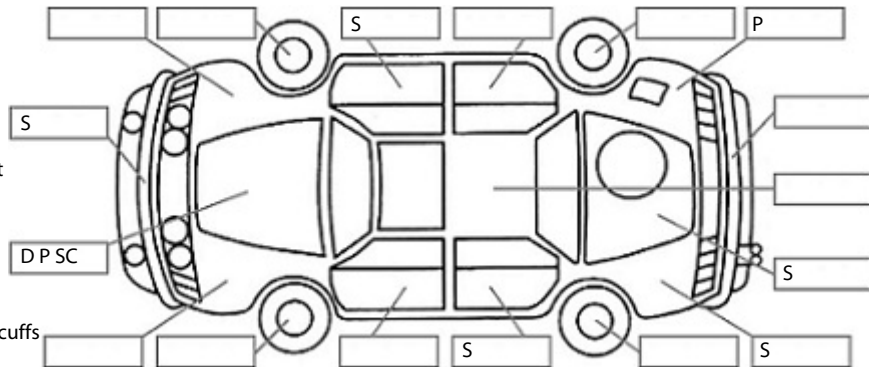

Key:

- S = scratch
- D = dent
- R = rust
- PT = paint defect
- C = crack
- P = pin dent
- * = decals
- SC = stone chips
- W = significant scuffs

Body Inspection Comments

Front tow hook cover missing
 Front tyres inner edge wear
 Wing mirrors not working

Note: some defects & blemishes may not be displayed in the diagram

Conditions During Body Inspection: Dry

Under Carriage & Under Bonnet Inspection Comments

Rear wheel drive

Interior Comments

Seats	Poor
Carpets	Poor
Panels	Average
Dashboard	Good