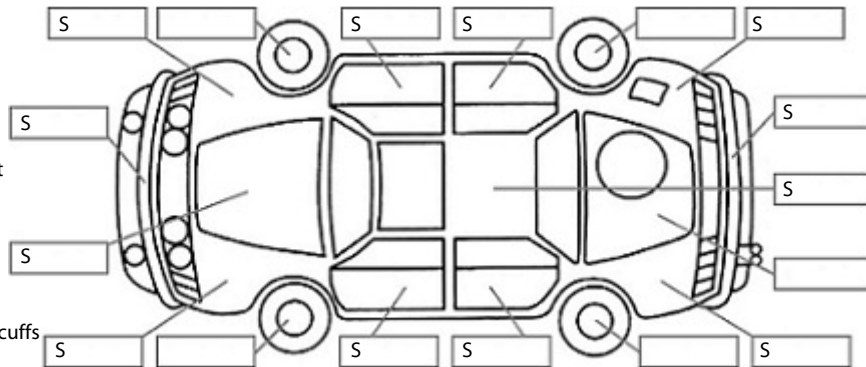

Make: Toyota	Model: Landcruiser	Body Style: Wagon
Year: 2001	Registration: CNU302	Reg Expiry: 31 May 2020
WoF Expiry: 13 Aug 2019	Odometer: 349,544 Kms	Good No: 19613497
VIN: 7A8H60H0705020829	Next Service: Freshly Serviced	Service History: No

Key:

- S = scratch
- D = dent
- R = rust
- PT = paint defect
- C = crack
- P = pin dent
- * = decals
- SC = stone chips
- W = significant scuffs

Body Inspection Comments

Note: some defects & blemishes may not be displayed in the diagram