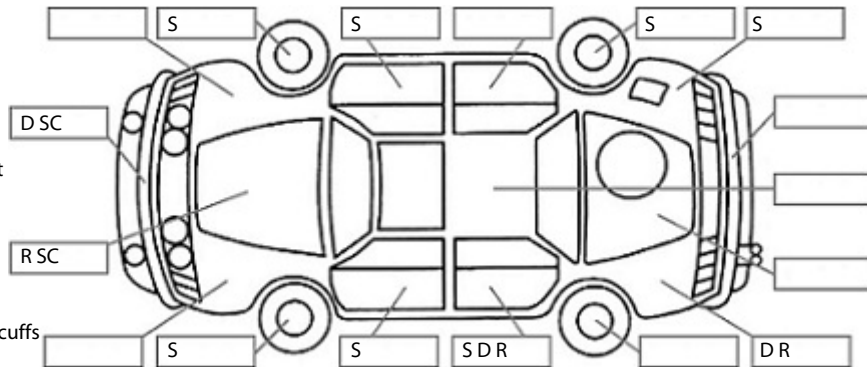

Key:

- S = scratch
- D = dent
- R = rust
- PT = paint defect
- C = crack
- P = pin dent
- * = decals
- SC = stone chips
- W = significant scuffs

Body Inspection Comments

Note: some defects & blemishes may not be displayed in the diagram

Left side of front bumper impact damage need further investigation
Stone chips on windscreen

Conditions During Body Inspection: Wet

Under Carriage & Under Bonnet Inspection Comments

Left sill damaged
Underbody surface rust