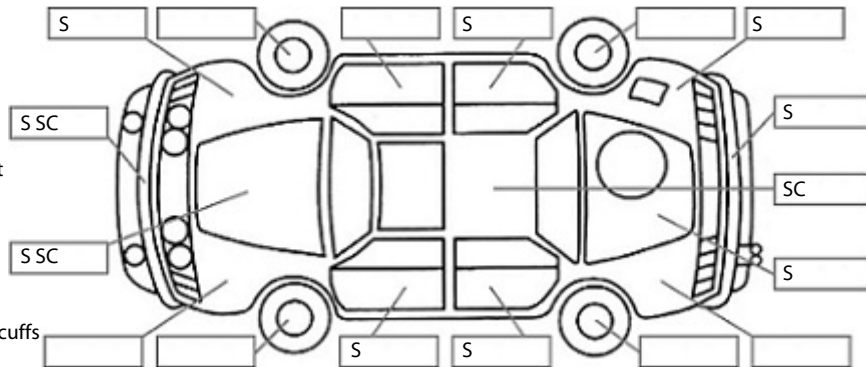

**Key:**

- S = scratch
- D = dent
- R = rust
- PT = paint defect
- C = crack
- P = pin dent
- \* = decals
- SC = stone chips
- W = significant scuffs

Note: some defects & blemishes may not be displayed in the diagram

**Body Inspection Comments**

- LH tail light cracked
- Aftermarket wheels fitted on top of the roof
- Stone chips on front windscreen
- Cargo cage fitted

Conditions During Body Inspection: Wet

**Under Carriage & Under Bonnet Inspection Comments**