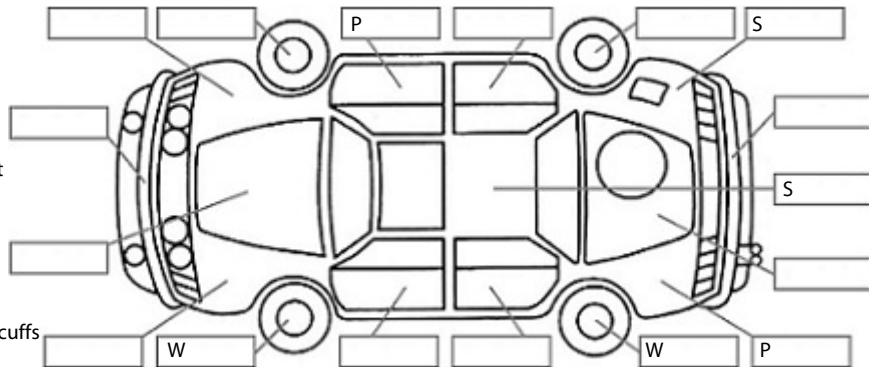

Make: Mazda	Model: Bt-50	Body Style: Utility
Year: 2017	Registration: KUF814	Reg Expiry: 28 Feb 2019
WoF Expiry: 14 Sep 2020	Odometer: 75,571 Kms	Good No: 19610014
VIN: MM0UR0YG10074652	Next Service: 85522	Service History: No

Key:

- S = scratch
- D = dent
- R = rust
- PT = paint defect
- C = crack
- P = pin dent
- * = decals
- SC = stone chips
- W = significant scuffs

Body Inspection Comments

- Stone chips on front windscreen
- Brake pedal rubber missing
- Spare wheel missing
- Interior stink