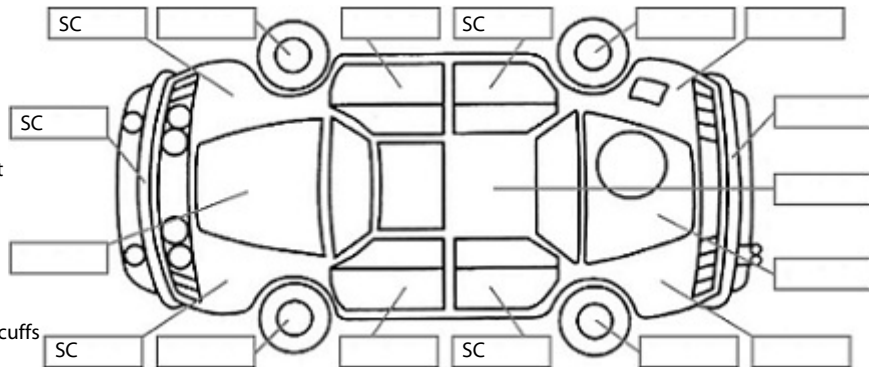

Make: Subaru	Model: Impreza	Body Style: Hatchback
Year: 2011	Registration: KME824	Reg Expiry: 26 Sep 2019
WoF Expiry: 04 May 2020	Odometer: 89,830 Kms	Good No: 19608936
VIN: 7AT0GF09X16005224	Next Service: 97000	Service History: Yes

Key:

- S = scratch
- D = dent
- R = rust
- PT = paint defect
- C = crack
- P = pin dent
- * = decals
- SC = stone chips
- W = significant scuffs

Body Inspection Comments

Note: some defects & blemishes may not be displayed in the diagram