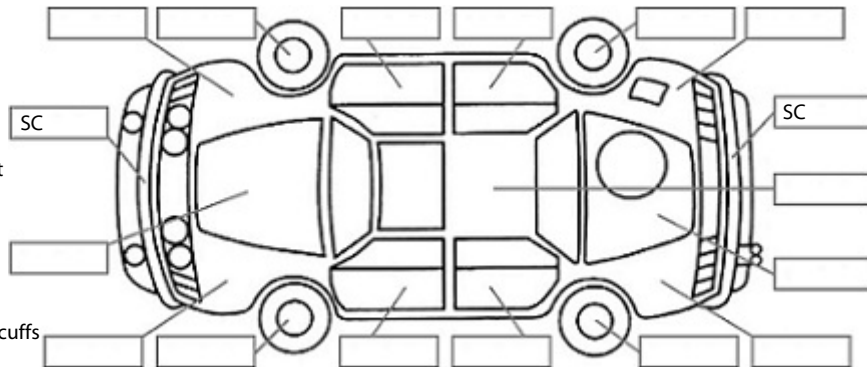

Make: Mini	Model: Cooper	Body Style: Hatchback
Year: 2014	Registration: HRC620	Reg Expiry: 10 Feb 2020
WoF Expiry: 31 Jul 2020	Odometer: 68,356 Kms	Good No: 19608286
VIN: WMWXM52090T9470	Next Service: Full digital history	Service History: Yes

Key:

- S = scratch
- D = dent
- R = rust
- PT = paint defect
- C = crack
- P = pin dent
- * = decals
- SC = stone chips
- W = significant scuffs

Body Inspection Comments

Note: some defects & blemishes may not be displayed in the diagram