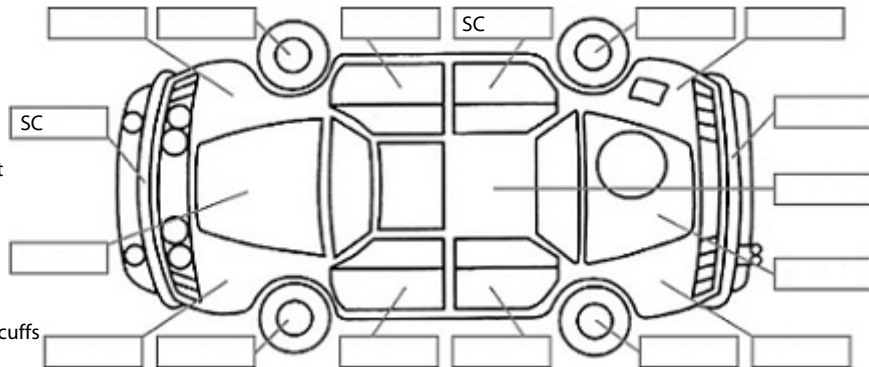

Make:	Land Rover	Model:	Discovery	Body Style:	SUV
Year:	2012	Registration:	GFR241	Reg Expiry:	30 Jan 2020
WoF Expiry:	31 Jan 2020	Odometer:	51,769 Kms	Good No:	19606770
VIN:	SALLAAF3CA598679	Next Service:	74,000kms	Service History:	Yes

Key:

- S = scratch
- D = dent
- R = rust
- PT = paint defect
- C = crack
- P = pin dent
- * = decals
- SC = stone chips
- W = significant scuffs

Body Inspection Comments

Note: some defects & blemishes may not be displayed in the diagram