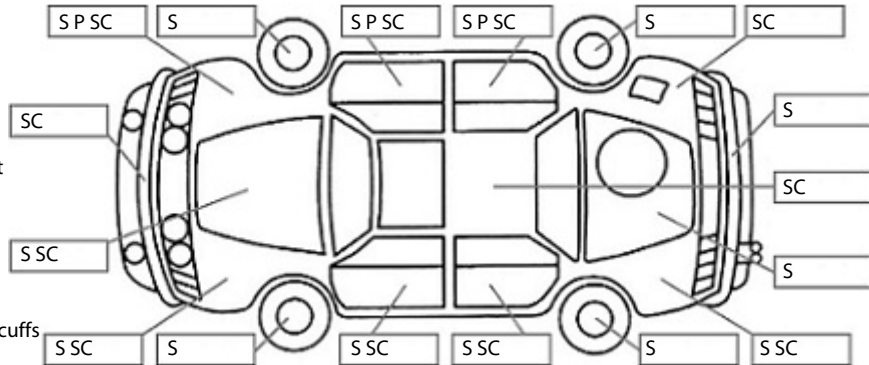

<b>Make:</b> Holden	<b>Model:</b> Commodore	<b>Body Style:</b> Sedan
<b>Year:</b> 2006	<b>Registration:</b> DDH430	<b>Reg Expiry:</b> 01 Oct 2019
<b>WoF Expiry:</b> 12 Jun 2020	<b>Odometer:</b> 204,921 Kms	<b>Good No:</b> 19605956
<b>VIN:</b> 6G1ZK54735L509569	<b>Next Service:</b> 214000	<b>Service History:</b> No

**Key:**

- S = scratch
- D = dent
- R = rust
- PT = paint defect
- C = crack
- P = pin dent
- \* = decals
- SC = stone chips
- W = significant scuffs

**Body Inspection Comments**

Note: some defects & blemishes may not be displayed in the diagram

**General Comments**

Road Conditions During Test Drive: Wet

Engine Timing Mechanism: Timing Chain  
 Evidence of Cam Belt Replacement: Not Applicable Kms:

	Pass	Fail	N/A
<b>Engine</b>			
Oil level	✓		
Smoke & fumes	✓		
Performance	✓		
Noise	✓		
<b>Cooling System</b>			
Coolant condition	✓		
Performance	✓		
Radiator / Hoses (visual)	✓		
<b>Transmission</b>			
Operation	✓		
Noise	✓		
Clutch			✓
CV joints	✓		
Wheel bearings	✓		
<b>Brakes</b>			
Performance	✓		
Hand Brake	✓		
<b>Tyres</b> (lowest observed tread depth of tyres)			
Left front	7	mm	
Right front	7	mm	
Left rear	4	mm	
Right rear	5	mm	
Spare		Yes	
<b>Suspension</b>			
Suspension performance	✓		
Steering performance	✓		
Shock absorbers	✓		
<b>Air Conditioning / Heater</b>			
Operation		✓	
<b>Electrical / Accessories</b>			
Head lights	✓		
Tail lights	✓		
Indicators	✓		
Dashboard warning lights	✓		
Wipers (front & rear)	✓		
Window winder FL	✓		
Window winder FR	✓		
Window winder RL	✓		
Window winder RR	✓		
Rear view mirrors	✓		
Radio (basic test only)	✓		
CD (basic test only)	✓		
Number of keys	2		
Central locking	✓		
Remote locking	✓		
Sat. Nav. (basic test only)			✓
Reversing camera			✓