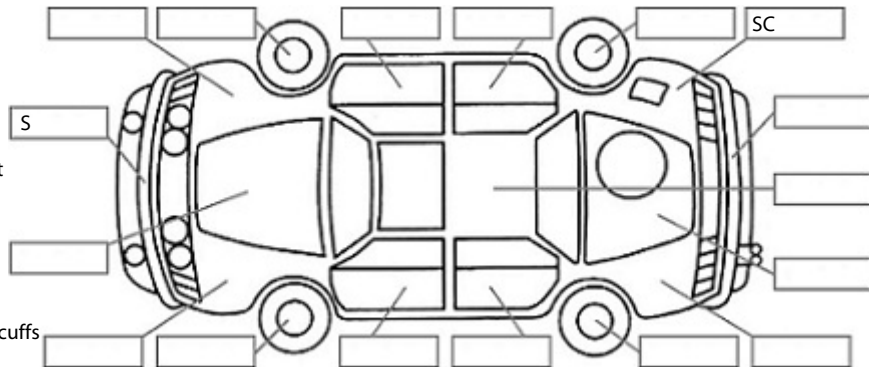

**Key:**

- S = scratch
- D = dent
- R = rust
- PT = paint defect
- C = crack
- P = pin dent
- \* = decals
- SC = stone chips
- W = significant scuffs

Body Inspection Comments

Note: some defects &amp; blemishes may not be displayed in the diagram

 Engine Timing Mechanism: Timing Chain  
 Evidence of Cam Belt Replacement: Not Applicable Kms:

	Pass	Fail	N/A
<b>Engine</b>			
Oil level	✓		
Smoke & fumes	✓		
Performance	✓		
Noise	✓		
<b>Cooling System</b>			
Coolant condition	✓		
Performance	✓		
Radiator / Hoses (visual)	✓		
<b>Transmission</b>			
Operation	✓		
Noise	✓		
Clutch			✓
CV joints	✓		
Wheel bearings	✓		
<b>Brakes</b>			
Performance	✓		
Hand Brake	✓		
<b>Tyres</b> (lowest observed tread depth of tyres)			
Left front	7.5	mm	
Right front	8	mm	
Left rear	6	mm	
Right rear	6	mm	
Spare	N/A		
<b>Suspension</b>			
Suspension performance	✓		
Steering performance	✓		
Shock absorbers	✓		
<b>Air Conditioning / Heater</b>			
Operation	✓		
<b>Electrical / Accessories</b>			
Head lights	✓		
Tail lights	✓		
Indicators	✓		
Dashboard warning lights	✓		
Wipers (front & rear)	✓		
Window winder FL	✓		
Window winder FR	✓		
Window winder RL	✓		
Window winder RR	✓		
Rear view mirrors	✓		
Radio (basic test only)	✓		
CD (basic test only)	✓		
Number of keys	2		
Central locking	✓		
Remote locking	✓		
Sat. Nav. (basic test only)	✓		
Reversing camera	✓		