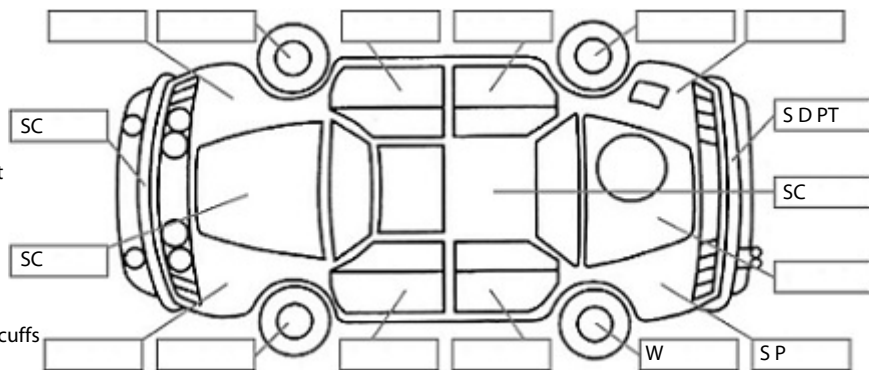

Key:

- S = scratch
- D = dent
- R = rust
- PT = paint defect
- C = crack
- P = pin dent
- * = decals
- SC = stone chips
- W = significant scuffs

Body Inspection Comments

Note: some defects & blemishes may not be displayed in the diagram

Conditions During Body Inspection: Wet

Under Carriage & Under Bonnet Inspection Comments

 Front wheel drive
 Minor engine oil leak

Interior Comments

Seats	Good
Carpets	Good
Panels	Good
Dashboard	Good

General Comments