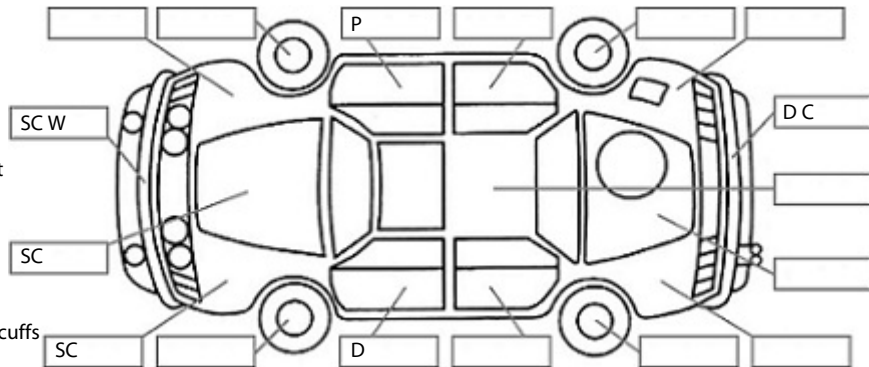

Key:

- S = scratch
- D = dent
- R = rust
- PT = paint defect
- C = crack
- P = pin dent
- * = decals
- SC = stone chips
- W = significant scuffs

Body Inspection Comments

..

Note: some defects & blemishes may not be displayed in the diagram