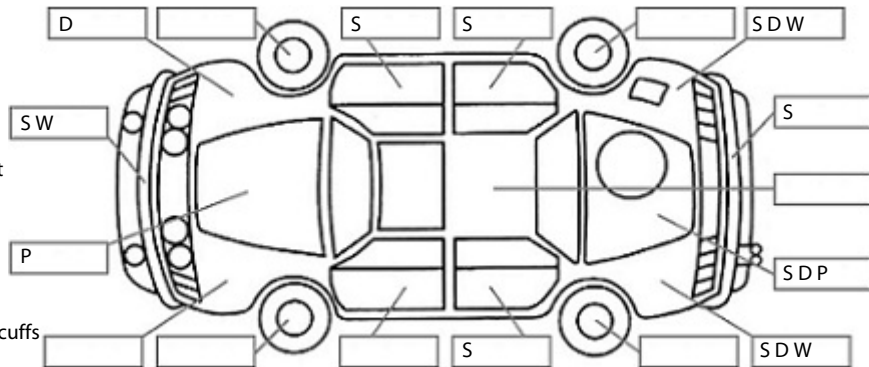

**Key:**

- S = scratch
- D = dent
- R = rust
- PT = paint defect
- C = crack
- P = pin dent
- \* = decals
- SC = stone chips
- W = significant scuffs

Note: some defects & blemishes may not be displayed in the diagram

**Body Inspection Comments**

- RH tail lamp side chipped
- FL door bottom gap
- Remote not working

Conditions During Body Inspection: Wet

**Under Carriage & Under Bonnet Inspection Comments**

Rear wheel drive