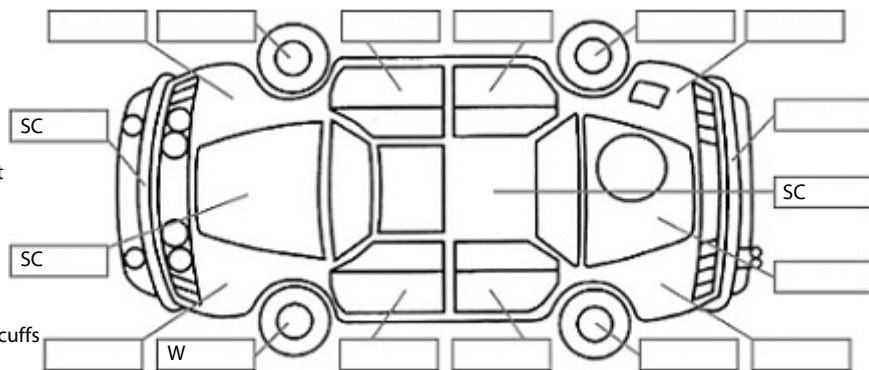

Key:

- S = scratch
- D = dent
- R = rust
- PT = paint defect
- C = crack
- P = pin dent
- * = decals
- SC = stone chips
- W = significant scuffs

Body Inspection Comments

Rear number plate insecure
Stonechip on windscreen

Note: some defects & blemishes may not be displayed in the diagram

Conditions During Body Inspection: Wet

Under Carriage & Under Bonnet Inspection Comments

Four wheel drive

Interior Comments

Seats	Good
Carpets	Good
Panels	Good
Dashboard	Good