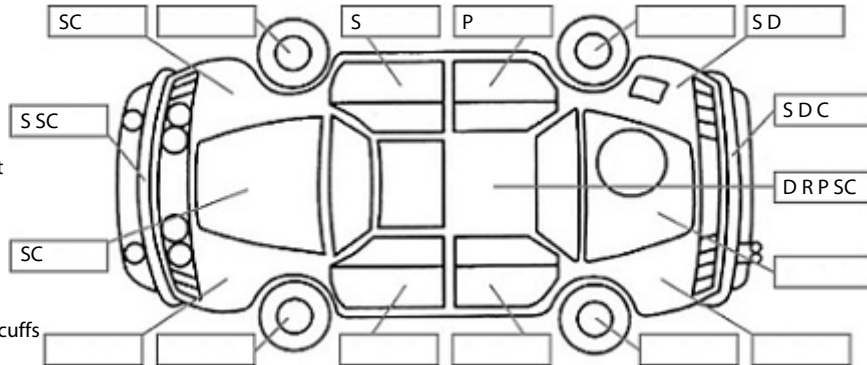

**Key:**

- S = scratch
- D = dent
- R = rust
- PT = paint defect
- C = crack
- P = pin dent
- \* = decals
- SC = stone chips
- W = significant scuffs

**Body Inspection Comments**

Note: some defects &amp; blemishes may not be displayed in the diagram

- Small stone crack in left side of windscreen.
- Stone chips in windscreen.
- Deep scratch in plastic trims along both left side doors.

Conditions During Body Inspection: Dry

**Under Carriage & Under Bonnet Inspection Comments**

 Engine Timing Mechanism: Timing Chain  
 Evidence of Cam Belt Replacement: Not Applicable Kms:

	Pass	Fail	N/A
<b>Engine</b>			
Oil level	✓		
Smoke & fumes	✓		
Performance	✓		
Noise	✓		
<b>Cooling System</b>			
Coolant condition	✓		
Performance	✓		
Radiator / Hoses (visual)	✓		
<b>Transmission</b>			
Operation	✓		
Noise	✓		
Clutch			✓
CV joints	✓		
Wheel bearings	✓		
<b>Brakes</b>			
Performance	✓		
Hand Brake	✓		
<b>Tyres</b> (lowest observed tread depth of tyres)			
Left front	5	mm	
Right front	6	mm	
Left rear	5	mm	
Right rear	5.7	mm	
Spare	Yes		
<b>Suspension</b>			
Suspension performance	✓		
Steering performance	✓		
Shock absorbers	✓		
<b>Air Conditioning / Heater</b>			
Operation	✓		
<b>Electrical / Accessories</b>			
Head lights	✓		
Tail lights	✓		
Indicators	✓		
Dashboard warning lights	✓		
Wipers (front & rear)	✓		
Window winder FL	✓		
Window winder FR	✓		
Window winder RL	✓		
Window winder RR	✓		
Rear view mirrors	✓		
Radio (basic test only)	✓		
CD (basic test only)	✓		
Number of keys	2		
Central locking	✓		
Remote locking	✓		
Sat. Nav. (basic test only)			✓
Reversing camera	✓		