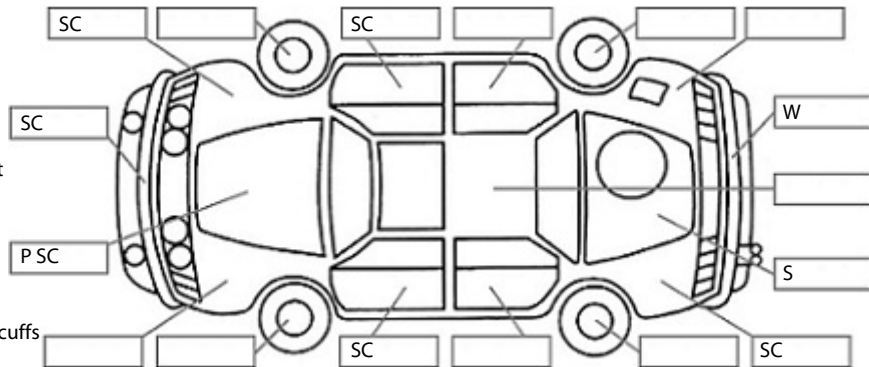

Make: Nissan	Model: Navara	Body Style: Utility
Year: 2014	Registration: HG Y690	Reg Expiry: 10 May 2020
WoF Expiry: 02 Dec 2020	Odometer: 203,988 Kms	Good No: 19596837
VIN: MNTVCGD40A060017	Next Service: 219000	Service History: Yes

Key:

- S = scratch
- D = dent
- R = rust
- PT = paint defect
- C = crack
- P = pin dent
- * = decals
- SC = stone chips
- W = significant scuffs

Body Inspection Comments

..

Note: some defects & blemishes may not be displayed in the diagram

Engine Timing Mechanism: Timing Chain
 Evidence of Cam Belt Replacement: Not Applicable Kms:

	Pass	Fail	N/A
Engine			
Oil level	✓		
Smoke & fumes	✓		
Performance	✓		
Noise	✓		
Cooling System			
Coolant condition	✓		
Performance	✓		
Radiator / Hoses (visual)	✓		
Transmission			
Operation	✓		
Noise	✓		
Clutch			✓
CV joints	✓		
Wheel bearings	✓		
Brakes			
Performance	✓		
Hand Brake	✓		
Tyres (lowest observed tread depth of tyres)			
Left front	9.0	mm	
Right front	9.0	mm	
Left rear	7.0	mm	
Right rear	7.0	mm	
Spare	Yes		
Suspension			
Suspension performance	✓		
Steering performance	✓		
Shock absorbers	✓		
Air Conditioning / Heater			
Operation	✓		
Electrical / Accessories			
Head lights	✓		
Tail lights	✓		
Indicators	✓		
Dashboard warning lights	✓		
Wipers (front & rear)	✓		
Window winder FL	✓		
Window winder FR	✓		
Window winder RL	✓		
Window winder RR	✓		
Rear view mirrors	✓		
Radio (basic test only)	✓		
CD (basic test only)	✓		
Number of keys	1		
Central locking	✓		
Remote locking	✓		
Sat. Nav. (basic test only)			✓
Reversing camera			✓