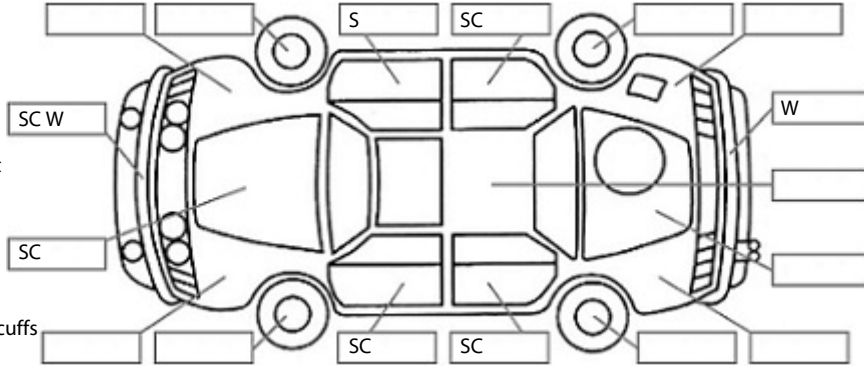

Key:

- S = scratch
- D = dent
- R = rust
- PT = paint defect
- C = crack
- P = pin dent
- * = decals
- SC = stone chips
- W = significant scuffs

Body Inspection Comments

..

Conditions During Body Inspection: Dry

Engine Timing Mechanism: Timing Chain
Evidence of Cam Belt Replacement: Not Applicable Kms:

	Pass	Fail	N/A
Engine			
Oil level	✓		
Smoke & fumes	✓		
Performance	✓		
Noise	✓		
Cooling System			
Coolant condition	✓		
Performance	✓		
Radiator / Hoses (visual)	✓		
Transmission			
Operation	✓		
Noise	✓		
Clutch			✓
CV joints	✓		
Wheel bearings	✓		
Brakes			
Performance	✓		
Hand Brake	✓		
Tyres (lowest observed tread depth of tyres)			
Left front	7	mm	
Right front	7	mm	
Left rear	3	mm	
Right rear	3	mm	
Spare	Yes		
Suspension			
Suspension performance	✓		
Steering performance	✓		
Shock absorbers	✓		
Air Conditioning / Heater			
Operation	✓		
Electrical / Accessories			
Head lights	✓		
Tail lights	✓		
Indicators	✓		
Dashboard warning lights	✓		
Wipers (front & rear)	✓		
Window winder FL	✓		
Window winder FR	✓		
Window winder RL	✓		
Window winder RR	✓		
Rear view mirrors	✓		
Radio (basic test only)	✓		
CD (basic test only)	✓		
Number of keys	2		
Central locking	✓		
Remote locking	✓		
Sat. Nav. (basic test only)			✓
Reversing camera			✓