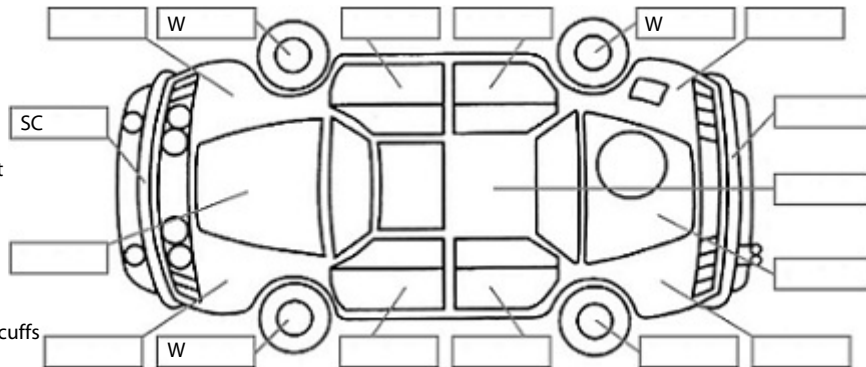

Make: Nissan	Model: Skyline	Body Style: Sports Car
Year: 2008	Registration: LGR794	Reg Expiry: 02 Aug 2019
WoF Expiry: 14 Jun 2020	Odometer: 89,546 Kms	Good No: 19538370
VIN: 7AT0DH12X17405020	Next Service: 94000	Service History: No

Key:

- S = scratch
- D = dent
- R = rust
- PT = paint defect
- C = crack
- P = pin dent
- * = decals
- SC = stone chips
- W = significant scuffs

Body Inspection Comments

Note: some defects & blemishes may not be displayed in the diagram

Engine Timing Mechanism: Timing Chain
 Evidence of Cam Belt Replacement: Not Applicable Kms:

	Pass	Fail	N/A
Engine			
Oil level	✓		
Smoke & fumes	✓		
Performance	✓		
Noise	✓		
Cooling System			
Coolant condition	✓		
Performance	✓		
Radiator / Hoses (visual)	✓		
Transmission			
Operation	✓		
Noise	✓		
Clutch			✓
CV joints			✓
Wheel bearings	✓		
Brakes			
Performance	✓		
Hand Brake	✓		
Tyres (lowest observed tread depth of tyres)			
Left front	3.4	mm	
Right front	3.3	mm	
Left rear	7.2	mm	
Right rear	7.2	mm	
Spare	Yes		
Suspension			
Suspension performance	✓		
Steering performance	✓		
Shock absorbers	✓		
Air Conditioning / Heater			
Operation	✓		
Electrical / Accessories			
Head lights	✓		
Tail lights	✓		
Indicators	✓		
Dashboard warning lights	✓		
Wipers (front & rear)	✓		
Window winder FL	✓		
Window winder FR	✓		
Window winder RL			✓
Window winder RR			✓
Rear view mirrors	✓		
Radio (basic test only)	✓		
CD (basic test only)	✓		
Number of keys	2		
Central locking	✓		
Remote locking	✓		
Sat. Nav. (basic test only)			✓
Reversing camera	✓		