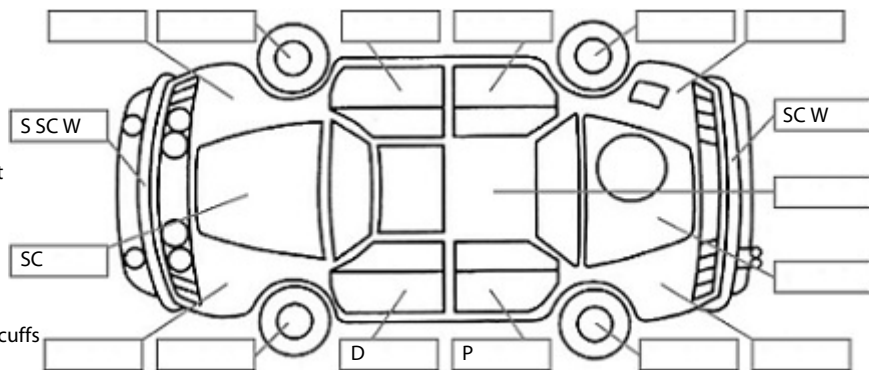

Key:

- S = scratch
- D = dent
- R = rust
- PT = paint defect
- C = crack
- P = pin dent
- * = decals
- SC = stone chips
- W = significant scuffs

Body Inspection Comments

..

Note: some defects & blemishes may not be displayed in the diagram

Conditions During Body Inspection: Dry

Under Carriage & Under Bonnet Inspection Comments

Minor oil leak

Interior Comments

Seats	Good
Carpets	Good
Panels	Good
Dashboard	Good

General Comments

..

Road Conditions During Test Drive: Dry