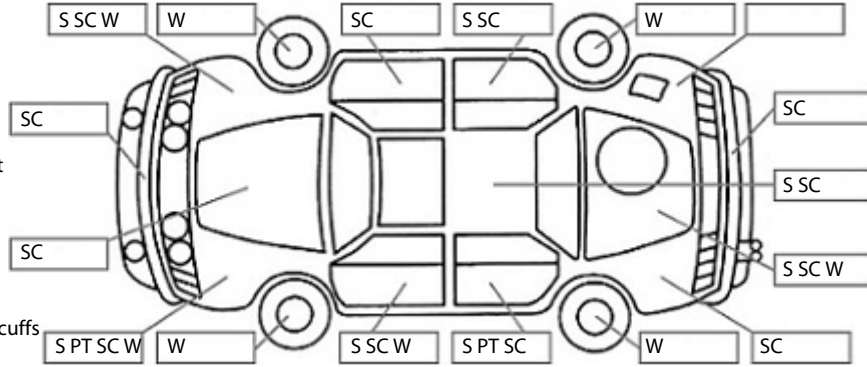

Key:

- S = scratch
- D = dent
- R = rust
- PT = paint defect
- C = crack
- P = pin dent
- * = decals
- SC = stone chips
- W = significant scuffs

Body Inspection Comments

Note: some defects & blemishes may not be displayed in the diagram