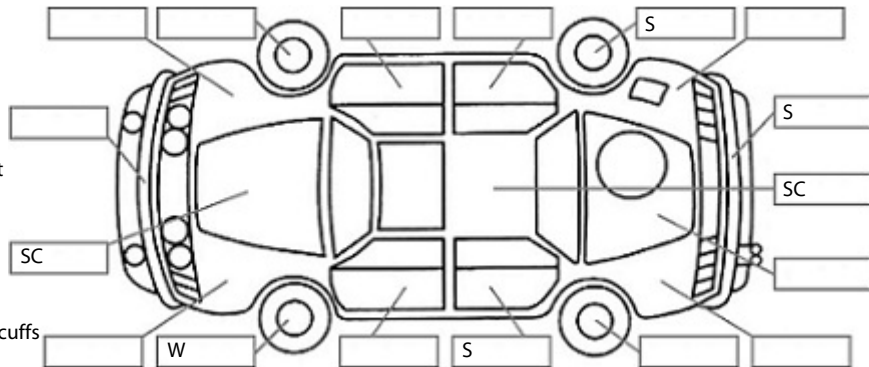

Key:

- S = scratch
- D = dent
- R = rust
- PT = paint defect
- C = crack
- P = pin dent
- * = decals
- SC = stone chips
- W = significant scuffs

Body Inspection Comments

Note: some defects & blemishes may not be displayed in the diagram

Engine Timing Mechanism: Timing Chain
 Evidence of Cam Belt Replacement: Not Applicable Kms:

	Pass	Fail	N/A
Engine			
Oil level	✓		
Smoke & fumes	✓		
Performance	✓		
Noise	✓		
Cooling System			
Coolant condition	✓		
Performance	✓		
Radiator / Hoses (visual)	✓		
Transmission			
Operation	✓		
Noise	✓		
Clutch			✓
CV joints	✓		
Wheel bearings	✓		
Brakes			
Performance	✓		
Hand Brake	✓		
Tyres (lowest observed tread depth of tyres)			
Left front	3	mm	
Right front	3	mm	
Left rear	5	mm	
Right rear	5	mm	
Spare		Yes	
Suspension			
Suspension performance	✓		
Steering performance	✓		
Shock absorbers	✓		
Air Conditioning / Heater			
Operation	✓		
Electrical / Accessories			
Head lights	✓		
Tail lights	✓		
Indicators	✓		
Dashboard warning lights	✓		
Wipers (front & rear)	✓		
Window winder FL	✓		
Window winder FR	✓		
Window winder RL	✓		
Window winder RR	✓		
Rear view mirrors	✓		
Radio (basic test only)	✓		
CD (basic test only)	✓		
Number of keys	1		
Central locking	✓		
Remote locking	✓		
Sat. Nav. (basic test only)	✓		
Reversing camera	✓		