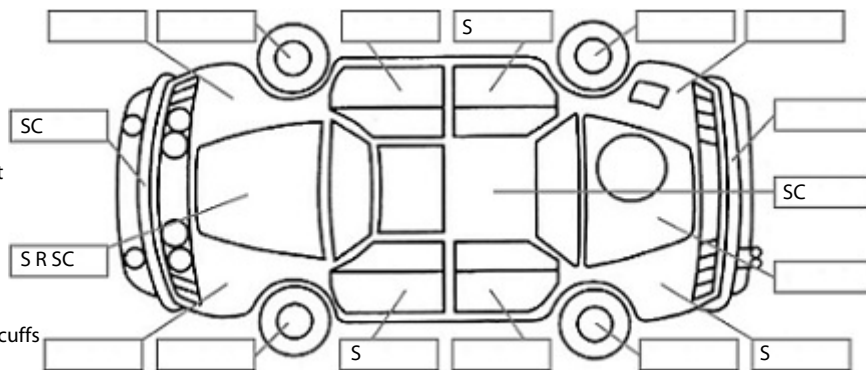

**Key:**

- S = scratch
- D = dent
- R = rust
- PT = paint defect
- C = crack
- P = pin dent
- \* = decals
- SC = stone chips
- W = significant scuffs

Body Inspection Comments

RH tail light lens cracked

Note: some defects &amp; blemishes may not be displayed in the diagram

Conditions During Body Inspection: Wet

Under Carriage & Under Bonnet Inspection Comments

 Underbody surface rust  
 Rear wheel drive

Interior Comments

Seats	Average
Carpets	Poor
Panels	Poor
Dashboard	Average