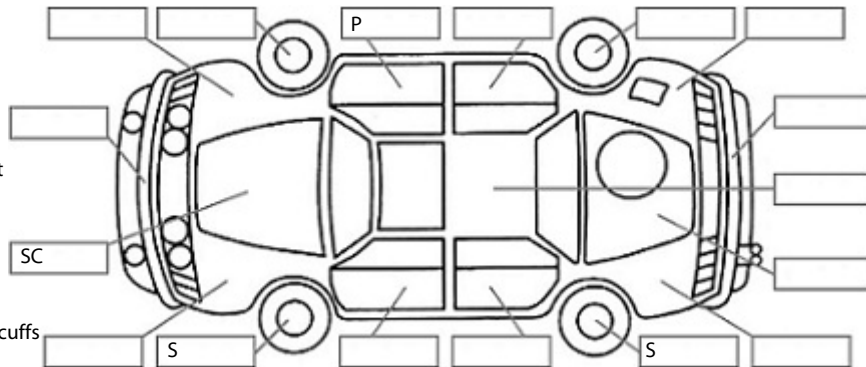

Key:

- S = scratch
- D = dent
- R = rust
- PT = paint defect
- C = crack
- P = pin dent
- * = decals
- SC = stone chips
- W = significant scuffs

Body Inspection Comments

Note: some defects & blemishes may not be displayed in the diagram

Driver seatbelt wear and tear

Conditions During Body Inspection: Dry

Under Carriage & Under Bonnet Inspection Comments

Front wheel drive

Interior Comments

Seats	Good
Carpets	Good
Panels	Good
Dashboard	Good