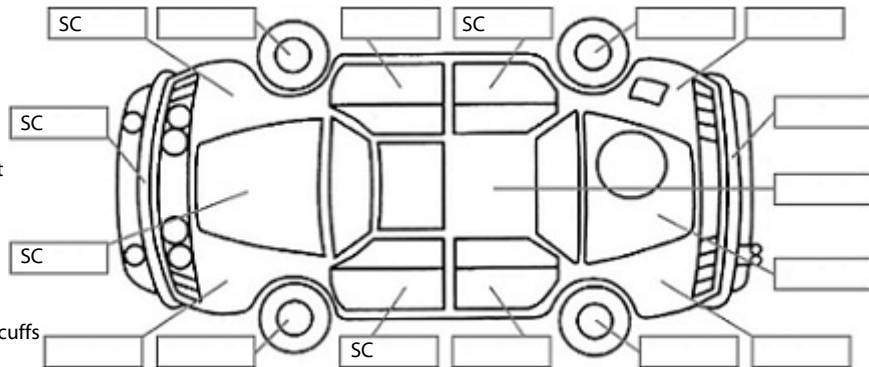

Key:

- S = scratch
- D = dent
- R = rust
- PT = paint defect
- C = crack
- P = pin dent
- * = decals
- SC = stone chips
- W = significant scuffs

Body Inspection Comments

..

Note: some defects & blemishes may not be displayed in the diagram