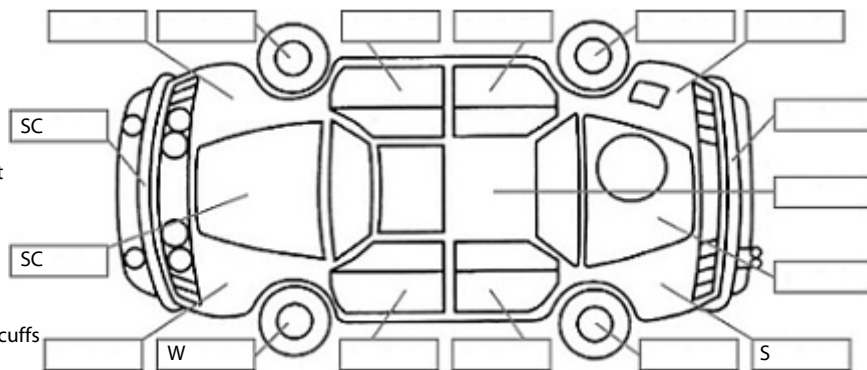

**Key:**

- S = scratch
- D = dent
- R = rust
- PT = paint defect
- C = crack
- P = pin dent
- \* = decals
- SC = stone chips
- W = significant scuffs

Body Inspection Comments

Stone chips front screen.

Note: some defects & blemishes may not be displayed in the diagram