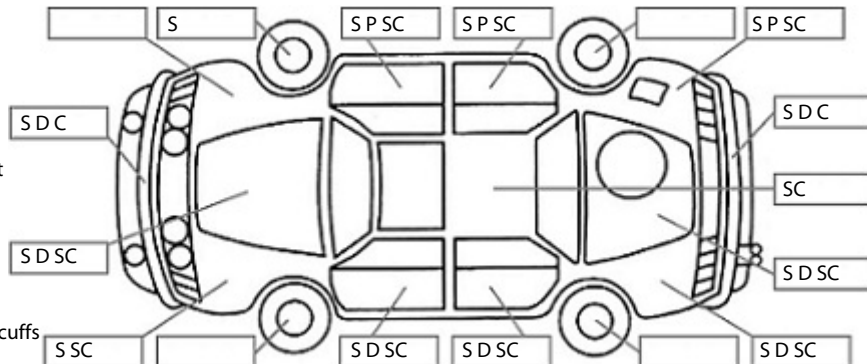

Make: Subaru	Model: Legacy	Body Style: Wagon
Year: 2002	Registration: MDZ982	Reg Expiry: 21 Dec 2019
WoF Expiry: 15 Nov 2019	Odometer: 242,152 Kms	Good No: 19519529
VIN: 7A8GF0B0707016959	Next Service: 245000	Service History: No

Key:

- S = scratch
- D = dent
- R = rust
- PT = paint defect
- C = crack
- P = pin dent
- * = decals
- SC = stone chips
- W = significant scuffs

Body Inspection Comments

Note: some defects & blemishes may not be displayed in the diagram