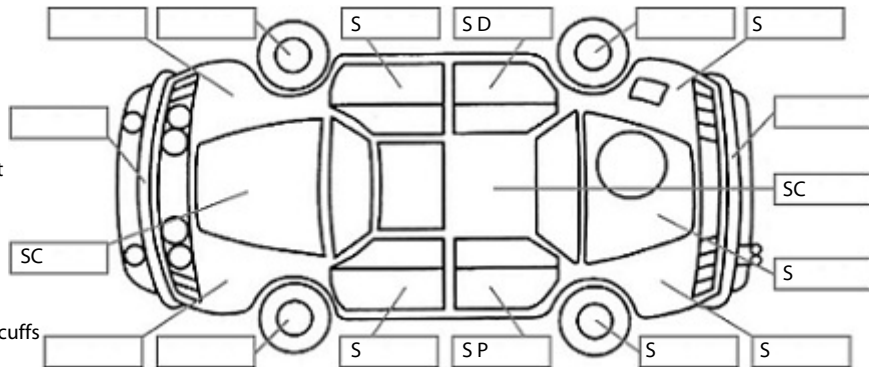

Make: Hyundai	Model: Tucson	Body Style: SUV
Year: 2016	Registration: KAB534	Reg Expiry: 31 Oct 2019
WoF Expiry: 19 Jun 2020	Odometer: 36,220 Kms	Good No: 19517752
VIN: TMAJ281ASHJ145165	Next Service: 46,000kms	Service History: Yes

Key:

- S = scratch
- D = dent
- R = rust
- PT = paint defect
- C = crack
- P = pin dent
- * = decals
- SC = stone chips
- W = significant scuffs

Body Inspection Comments

FL tyre outer wall damage

Note: some defects & blemishes may not be displayed in the diagram

Engine Timing Mechanism: Timing Chain
 Evidence of Cam Belt Replacement: Not Applicable Kms:

	Pass	Fail	N/A
Engine			
Oil level	✓		
Smoke & fumes	✓		
Performance	✓		
Noise	✓		
Cooling System			
Coolant condition	✓		
Performance	✓		
Radiator / Hoses (visual)	✓		
Transmission			
Operation	✓		
Noise	✓		
Clutch			✓
CV joints	✓		
Wheel bearings	✓		
Brakes			
Performance	✓		
Hand Brake	✓		
Tyres (lowest observed tread depth of tyres)			
Left front	2	mm	
Right front	4	mm	
Left rear	4.5	mm	
Right rear	5	mm	
Spare	Yes		
Suspension			
Suspension performance	✓		
Steering performance	✓		
Shock absorbers	✓		
Air Conditioning / Heater			
Operation	✓		
Electrical / Accessories			
Head lights	✓		
Tail lights	✓		
Indicators	✓		
Dashboard warning lights	✓		
Wipers (front & rear)	✓		
Window winder FL	✓		
Window winder FR	✓		
Window winder RL	✓		
Window winder RR	✓		
Rear view mirrors	✓		
Radio (basic test only)	✓		
CD (basic test only)	✓		
Number of keys	2		
Central locking	✓		
Remote locking	✓		
Sat. Nav. (basic test only)			✓
Reversing camera	✓		