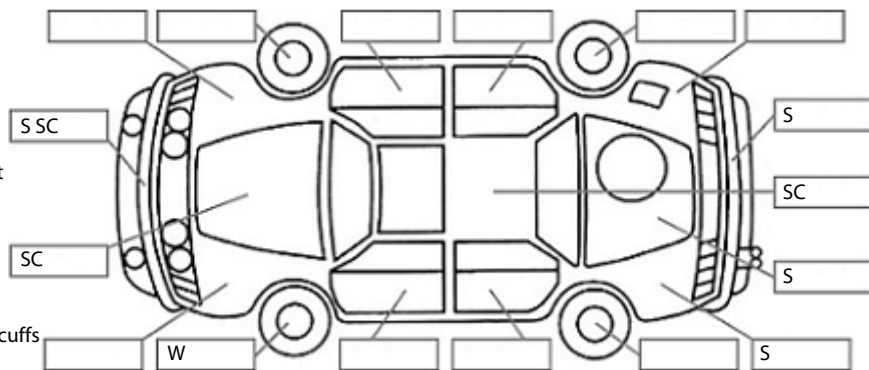

**Key:**

- S = scratch
- D = dent
- R = rust
- PT = paint defect
- C = crack
- P = pin dent
- \* = decals
- SC = stone chips
- W = significant scuffs

**Body Inspection Comments**

Tail gate misaligned

Note: some defects & blemishes may not be displayed in the diagram