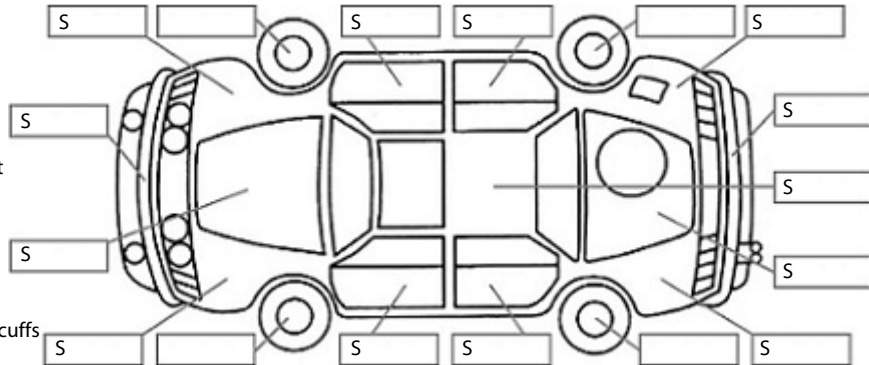

Make: Ford	Model: Ranger	Body Style: Utility
Year: 2009	Registration: FCY323	Reg Expiry: 20 Dec 2019
WoF Expiry: 09 Jul 2020	Odometer: 199,279 Kms	Good No: 19515301
VIN: MNALS2E909W80192	Next Service: Service done (kms to	Service History: Yes

Key:

- S = scratch
- D = dent
- R = rust
- PT = paint defect
- C = crack
- P = pin dent
- * = decals
- SC = stone chips
- W = significant scuffs

Body Inspection Comments

Note: some defects & blemishes may not be displayed in the diagram