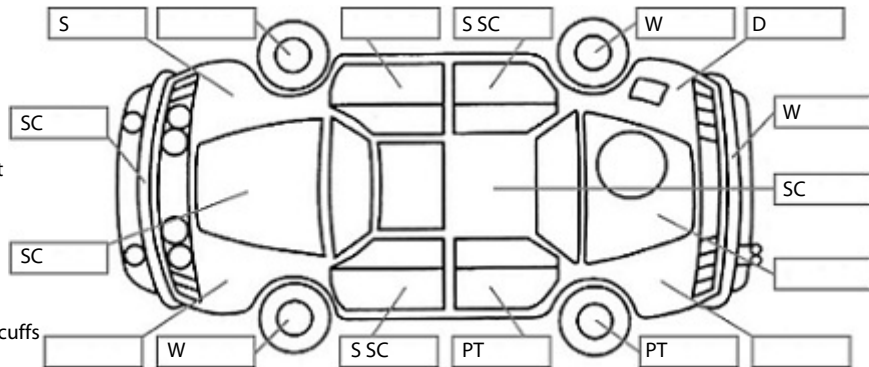

Make: Hyundai	Model: Tucson	Body Style: SUV
Year: 2008	Registration: EQJ767	Reg Expiry: 19 Aug 2019
WoF Expiry: 02 Aug 2019	Odometer: 67,448 Kms	Good No: 19513155
VIN: KMHJN81BR9U96208	Next Service: 79000	Service History: Yes

Key:

- S = scratch
- D = dent
- R = rust
- PT = paint defect
- C = crack
- P = pin dent
- * = decals
- SC = stone chips
- W = significant scuffs

Body Inspection Comments

Note: some defects & blemishes may not be displayed in the diagram

Stone chips front screen. Dents inner rear wheel arches. No cargo blind.

Conditions During Body Inspection: Dry

Under Carriage & Under Bonnet Inspection Comments

Interior Comments

Seats	Good
Carpets	Good
Panels	Good
Dashboard	Good