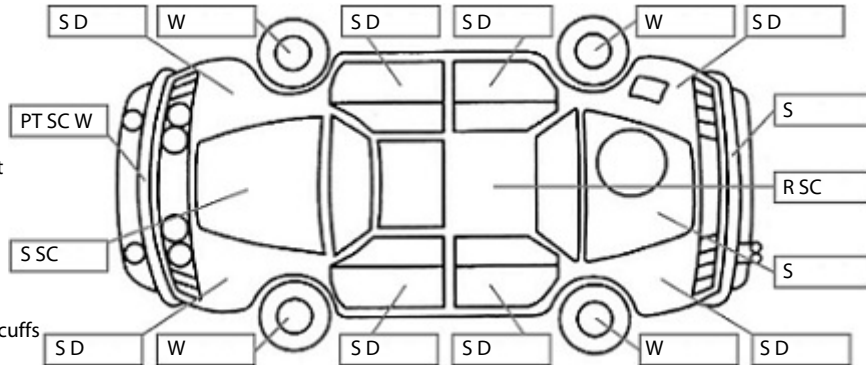

Make: Subaru	Model: Legacy	Body Style: Wagon
Year: 2000	Registration: FBA735	Reg Expiry: 19 Sep 2019
WoF Expiry: 18 Jun 2019	Odometer: 158,336 Kms	Good No: 19512176
VIN: 7A8GF0B0709525207	Next Service: 163000	Service History: No

Key:

- S = scratch
- D = dent
- R = rust
- PT = paint defect
- C = crack
- P = pin dent
- * = decals
- SC = stone chips
- W = significant scuffs

Note: some defects & blemishes may not be displayed in the diagram