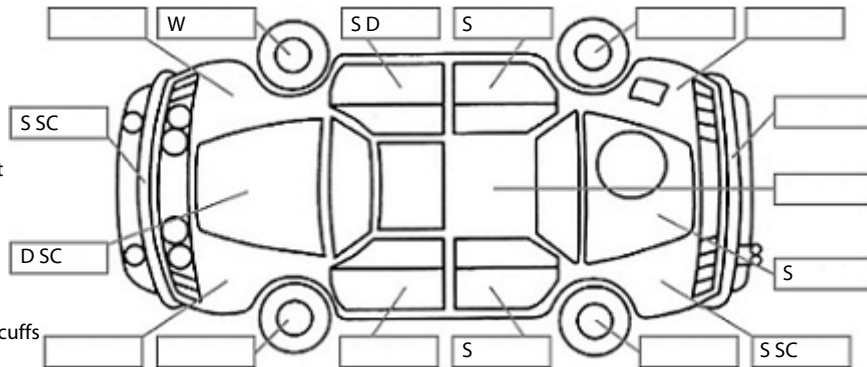

Key:

- S = scratch
- D = dent
- R = rust
- PT = paint defect
- C = crack
- P = pin dent
- * = decals
- SC = stone chips
- W = significant scuffs

Body Inspection Comments

Note: some defects & blemishes may not be displayed in the diagram

 Engine Timing Mechanism: Timing Chain
 Evidence of Cam Belt Replacement: Not Applicable Kms:

	Pass	Fail	N/A
Engine			
Oil level	✓		
Smoke & fumes	✓		
Performance	✓		
Noise	✓		
Cooling System			
Coolant condition	✓		
Performance	✓		
Radiator / Hoses (visual)	✓		
Transmission			
Operation	✓		
Noise	✓		
Clutch			✓
CV joints			✓
Wheel bearings	✓		
Brakes			
Performance	✓		
Hand Brake	✓		
Tyres (lowest observed tread depth of tyres)			
Left front	4.8	mm	
Right front	5.8	mm	
Left rear	4.1	mm	
Right rear	4	mm	
Spare	Yes		
Suspension			
Suspension performance	✓		
Steering performance	✓		
Shock absorbers	✓		
Air Conditioning / Heater			
Operation	✓		
Electrical / Accessories			
Head lights	✓		
Tail lights	✓		
Indicators	✓		
Dashboard warning lights	✓		
Wipers (front & rear)	✓		
Window winder FL	✓		
Window winder FR	✓		
Window winder RL	✓		
Window winder RR	✓		
Rear view mirrors	✓		
Radio (basic test only)	✓		
CD (basic test only)	✓		
Number of keys	2		
Central locking	✓		
Remote locking	✓		
Sat. Nav. (basic test only)	✓		
Reversing camera	✓		