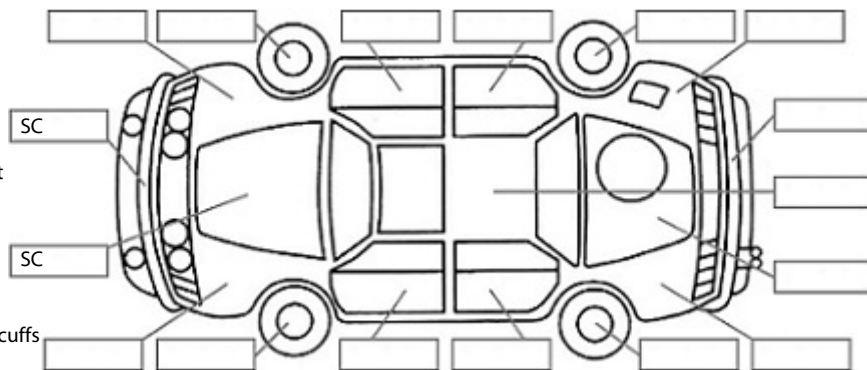

Key:

- S = scratch
- D = dent
- R = rust
- PT = paint defect
- C = crack
- P = pin dent
- * = decals
- SC = stone chips
- W = significant scuffs

Body Inspection Comments

Stone chips on windscreen

Note: some defects & blemishes may not be displayed in the diagram