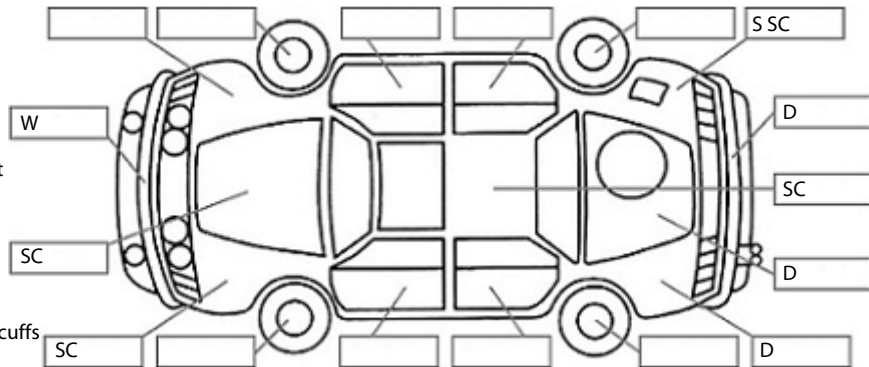

<b>Make:</b> Mitsubishi	<b>Model:</b> Triton	<b>Body Style:</b> Utility
<b>Year:</b> 2006	<b>Registration:</b> DHZ518	<b>Reg Expiry:</b> 10 Jan 2020
<b>WoF Expiry:</b> 16 Nov 2019	<b>Odometer:</b> 175,702 Kms	<b>Good No:</b> 19509630
<b>VIN:</b> MMBJNK7706D05135	<b>Next Service:</b> 190000	<b>Service History:</b> No

**Key:**

- S = scratch
- D = dent
- R = rust
- PT = paint defect
- C = crack
- P = pin dent
- \* = decals
- SC = stone chips
- W = significant scuffs

**Body Inspection Comments**

Note: some defects & blemishes may not be displayed in the diagram