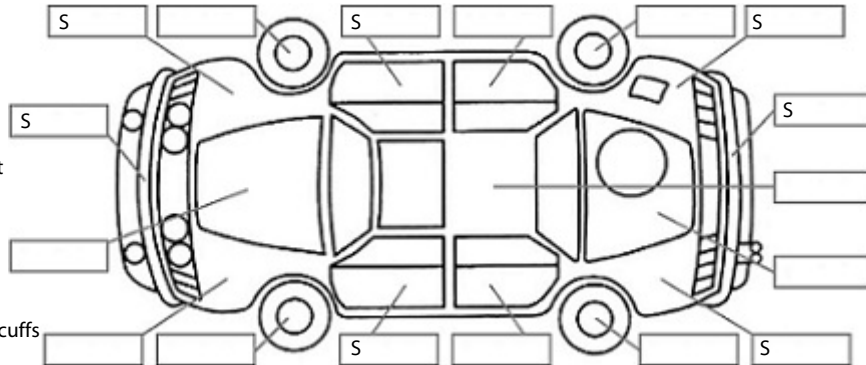

Make: Mercedes-Benz	Model: V350	Body Style: SUV
Year: 2008	Registration: KCE74	Reg Expiry: 20 Dec 2019
WoF Expiry: 01 Jul 2020	Odometer: 147,808 Kms	Good No: 19505141
VIN: WDF63981123409955	Next Service: 157819	Service History: Yes

Key:

- S = scratch
- D = dent
- R = rust
- PT = paint defect
- C = crack
- P = pin dent
- * = decals
- SC = stone chips
- W = significant scuffs

Body Inspection Comments

Note: some defects & blemishes may not be displayed in the diagram