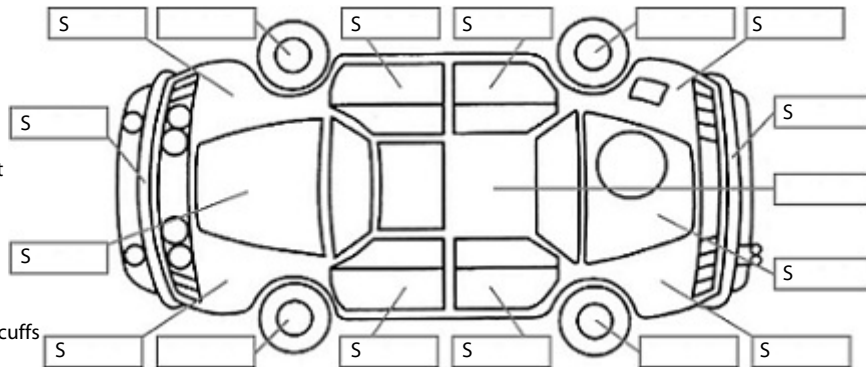

Key:

- S = scratch
- D = dent
- R = rust
- PT = paint defect
- C = crack
- P = pin dent
- * = decals
- SC = stone chips
- W = significant scuffs

Note: some defects & blemishes may not be displayed in the diagram