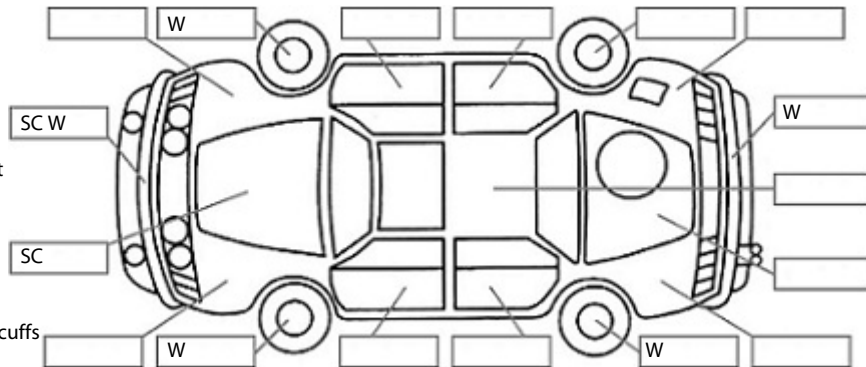

Key:

- S = scratch
- D = dent
- R = rust
- PT = paint defect
- C = crack
- P = pin dent
- * = decals
- SC = stone chips
- W = significant scuffs

Body Inspection Comments

..

Note: some defects & blemishes may not be displayed in the diagram