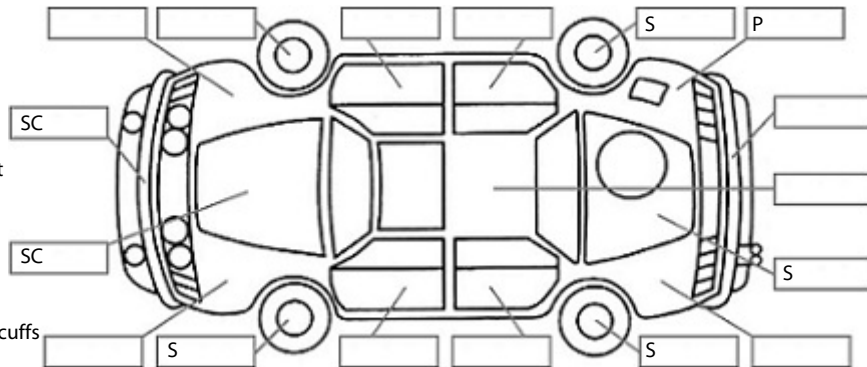

Key:

- S = scratch
- D = dent
- R = rust
- PT = paint defect
- C = crack
- P = pin dent
- * = decals
- SC = stone chips
- W = significant scuffs

Body Inspection Comments

Front bumper grille misaligned

Note: some defects & blemishes may not be displayed in the diagram