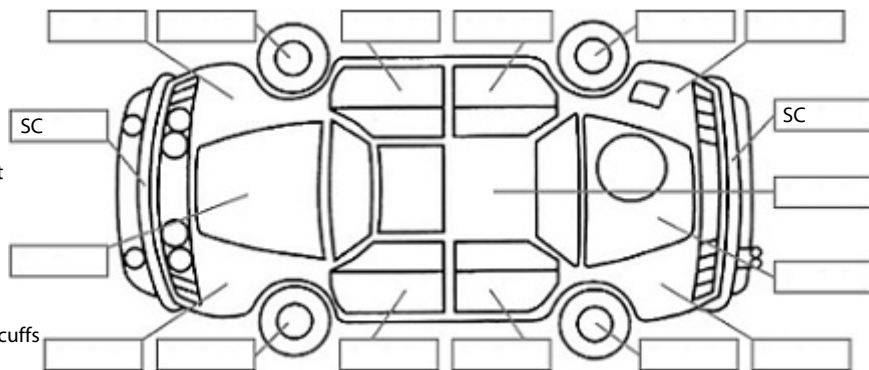

<b>Make:</b> Jeep	<b>Model:</b> Grand Cherokee	<b>Body Style:</b> SUV
<b>Year:</b> 2001	<b>Registration:</b> ADP659	<b>Reg Expiry:</b> 10 Dec 2019
<b>WoF Expiry:</b> 21 Jun 2020	<b>Odometer:</b> 173,138 Kms	<b>Good No:</b> 19498097
<b>VIN:</b> 1J4G858N11Y520497	<b>Next Service:</b>	<b>Service History:</b>

**Key:**

- S = scratch
- D = dent
- R = rust
- PT = paint defect
- C = crack
- P = pin dent
- \* = decals
- SC = stone chips
- W = significant scuffs

Body Inspection Comments

Heater not working

Note: some defects & blemishes may not be displayed in the diagram

Conditions During Body Inspection: Dry

Under Carriage & Under Bonnet Inspection Comments

Transfer hose output seal leaky

Interior Comments

Seats	Poor
Carpets	Average
Panels	Average
Dashboard	Average

General Comments