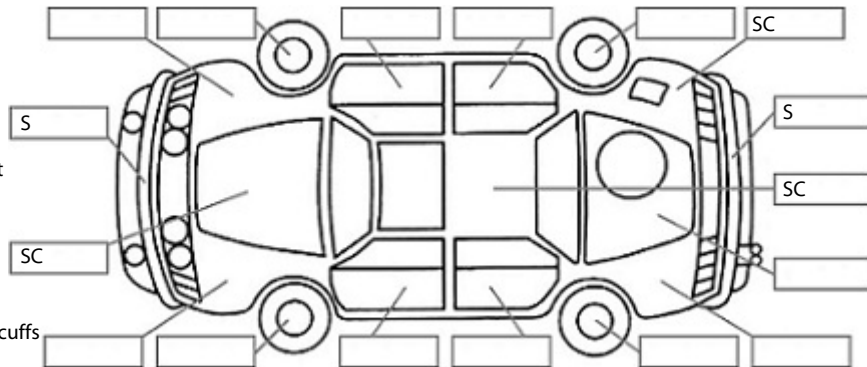

**Key:**

- S = scratch
- D = dent
- R = rust
- PT = paint defect
- C = crack
- P = pin dent
- \* = decals
- SC = stone chips
- W = significant scuffs

**Body Inspection Comments**

Remote not working

Note: some defects & blemishes may not be displayed in the diagram