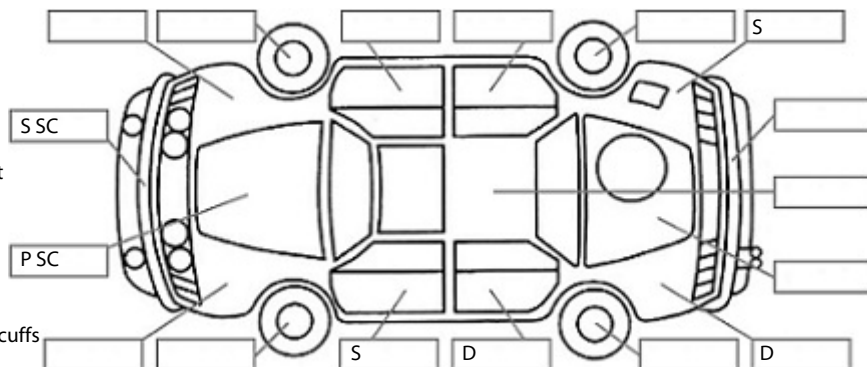

**Key:**

- S = scratch
- D = dent
- R = rust
- PT = paint defect
- C = crack
- P = pin dent
- \* = decals
- SC = stone chips
- W = significant scuffs

**Body Inspection Comments**

- 1 remote key fail
- Full time running lights